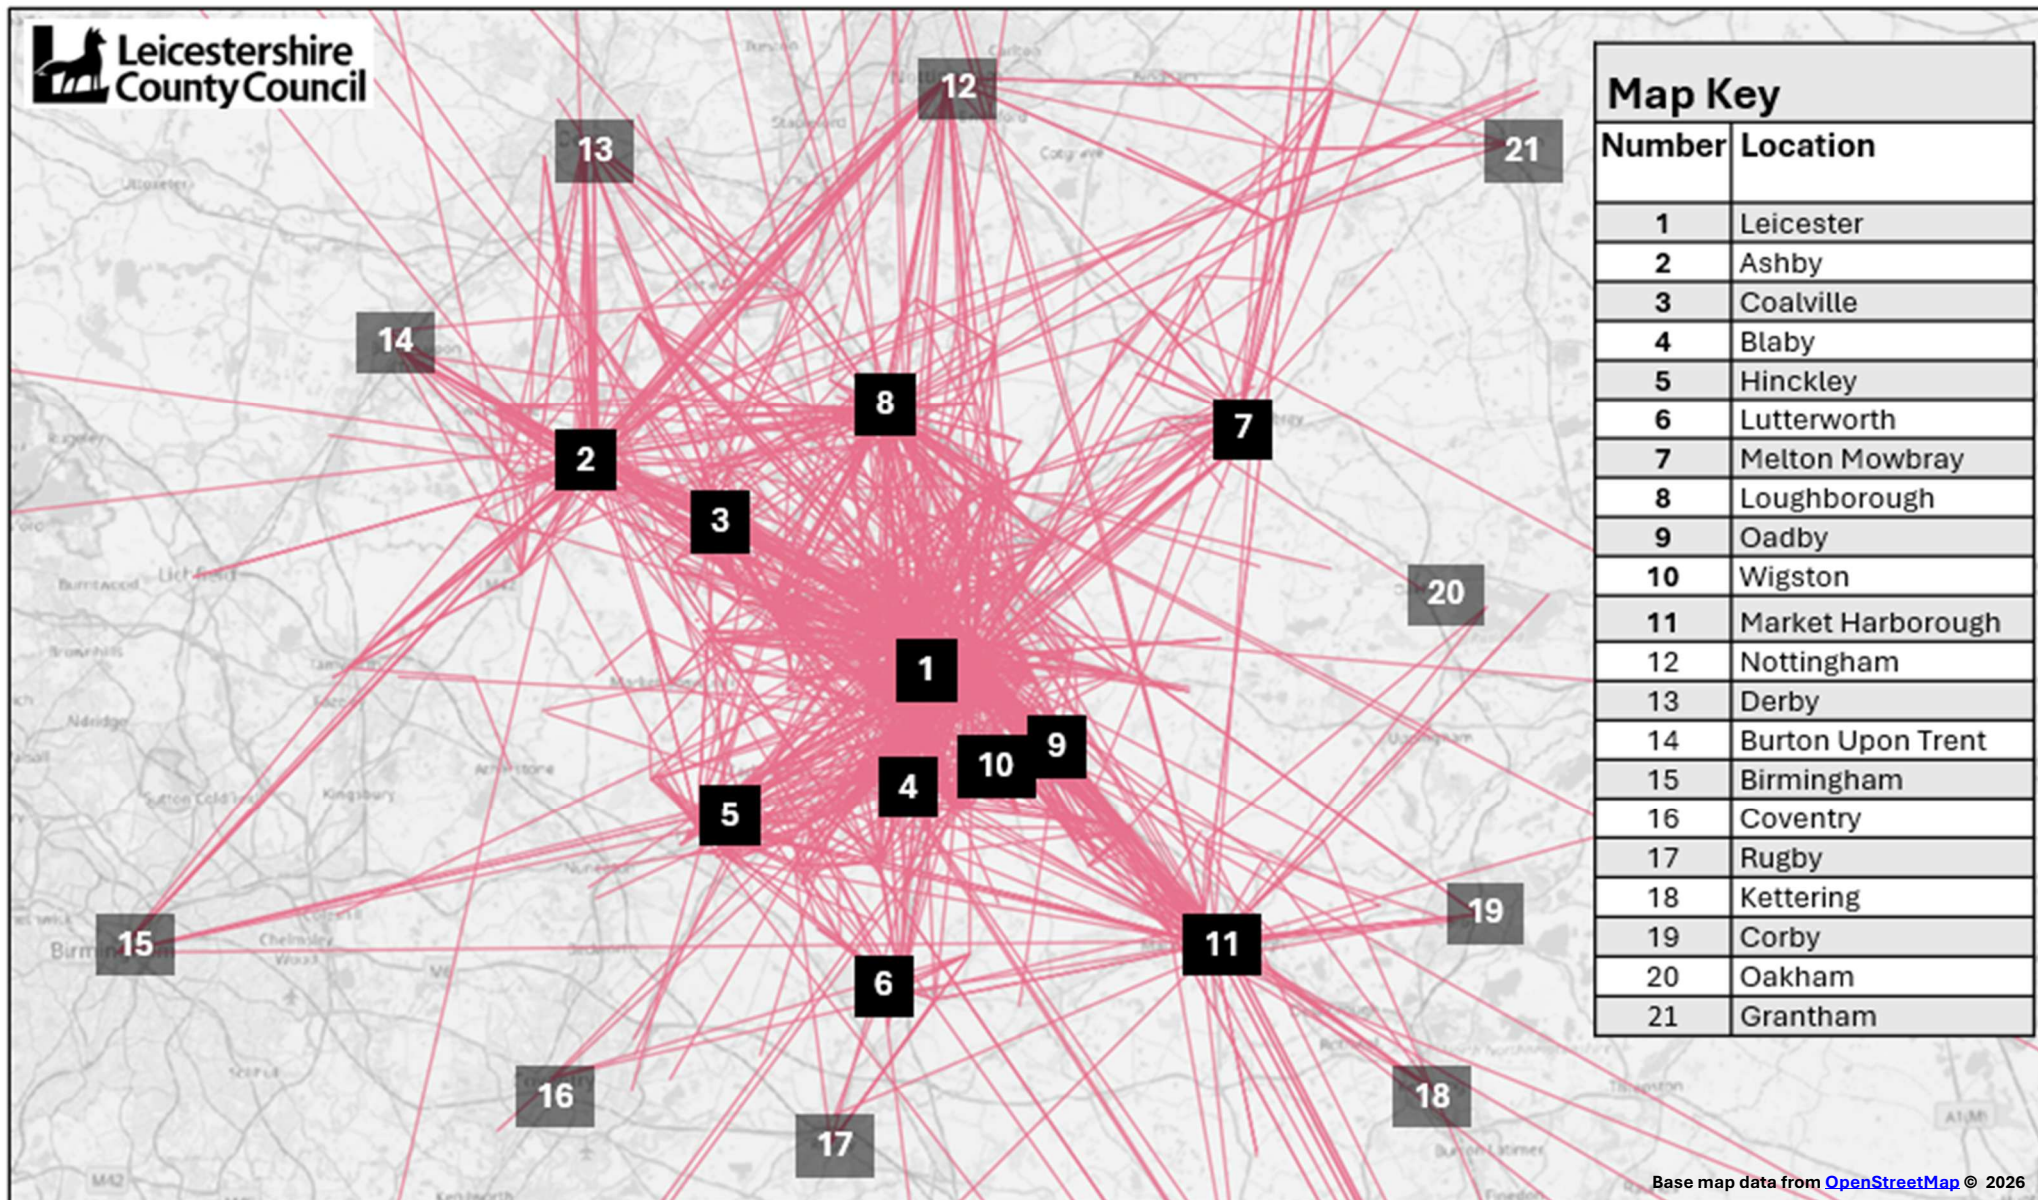

APPENDIX B

65

Figure 1: Big Travel Survey data - showing journey start and end points within Leicestershire and surrounding urban areas (partial data set)

This page is intentionally left blank